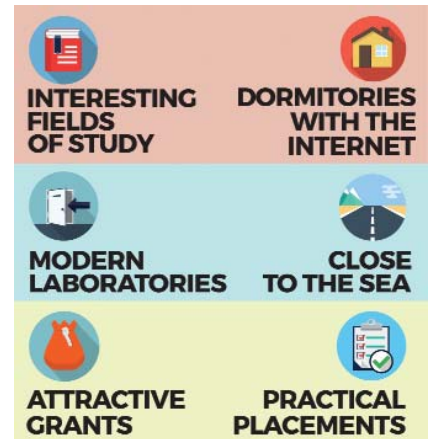

Programmes of study in English

- BSc in Materials Science and Engineering

Fields of study in Polish

- **architektura wnętrz** Interior Design
- **budownictwo** Construction Engineering
- **dziennikarstwo i komunikacja społeczna** Journalism and Social Communication
- **europaistyka** European Studies
- **ekonomia** Economics
- **elektronika i telekomunikacja** Electronics and Telecommunication
- **energetyka** Power Engineering
- **filologia angielska / germańska** English Studies/ German Studies
- **finanse i rachunkowość** Finance and Accounting
- **geodezja i kartografia** Geodesy and Cartography
- **informatyka** Computer Science
- **inżynieria i automatyzacja w przemyśle drzewnym** Automation and Engineering in Timber Industry
- **inżynieria biomedyczna** Biomedical Engineering
- **inżynieria materiałowa** Materials Science and Engineering
- **inżynieria środowiska** Environmental Engineering
- **mechanika i budowa maszyn** Industrial Mechanics
- **mechatronika** Mechatronics
- **pedagogika** Pedagogy
- **technika rolnicza i leśna** Agriculture and Forest Technology
- **technologia żywności i żywienie człowieka** Food Technology and Human Nutrition
- **transport** Transport
- **turystyka i rekreacja** Tourism and Recreation
- **wzornictwo** Design
- **zarządzanie** Management
- **zarządzanie i inżynieria produkcji** Management and Production Engineering

Facts & figures: ● 4 campuses ● more than 48,000 graduates ● 8 faculties ● 25 fields of study ● 1 210 places in the dormitories ● 49 years of academic tradition ● over 44 student scientific circles and organizations ● 11 km to the Baltic Sea

Contact: Koszalin University of Technology ● **International Relations Office:** ul. Śniadeckich 2, 75-453 Koszalin ● phone: +48 94 347 86 92

● Email address: wtie.im@tu.koszalin.pl ● Email address: magdalena.jagoda@tu.koszalin.pl